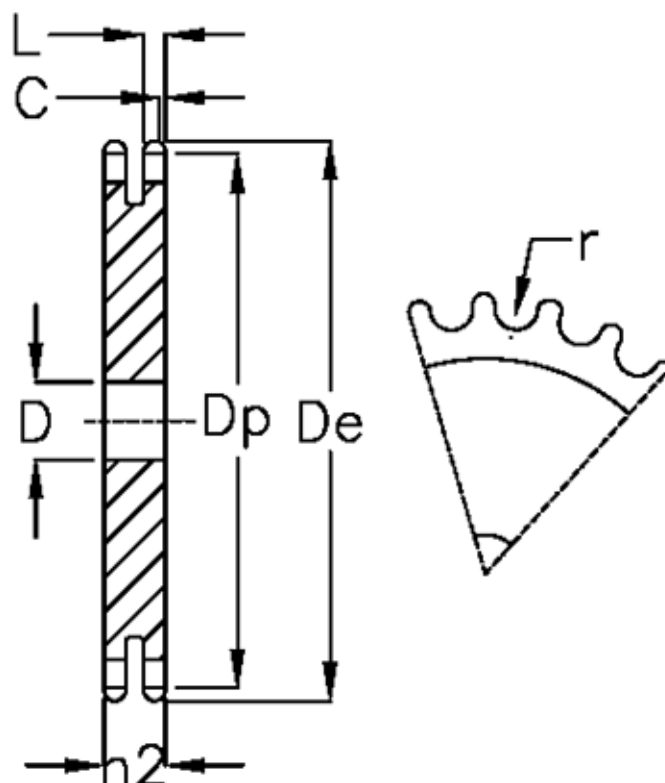

Article number: 616022005019

Description: Plate wheel 08 B-2 Z=19 duplex

Measures

C = 1
 D = 12
 De = 81.7
 Dp = 77.16
 For chain size = 1/2 x 5/16
 For chain type = 08 B-2
 h2 = 21
 L = 7

Number of teeth = 19
 r = 8.51